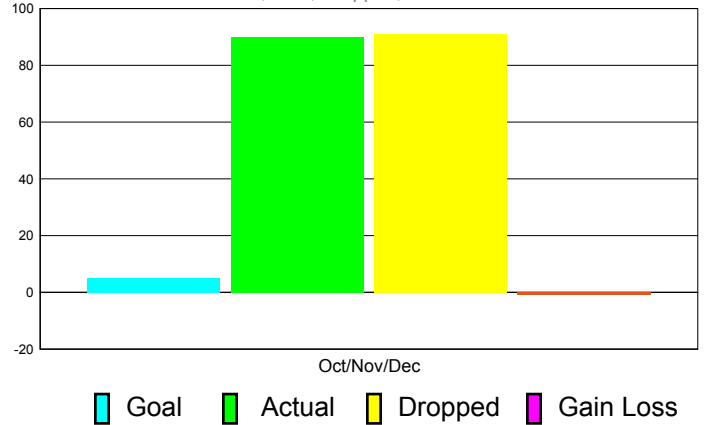

Club Results 2011-2012

Goal, New, Dropped, Gain/Loss

MEMBERSHIP

**Membership Results
2011-2012**

**Membership
2010-2011**

Month	Net Memb Goal	Actual New Memb	Actual Dropped Memb	Gain/Loss of Memb	Gain/ Loss of Memb
Oct/Nov/Dec	5	90	91	-1	-35
Totals	5	90	91	-1	-35

Membership Results 2011-2012

Goal, New, Dropped, Gain/Loss

Comparison of Club Gain/Loss

Current Year Compared to the Previous Year

Comparison of Membership Gain/Loss

Current Year Compared to the Previous Year